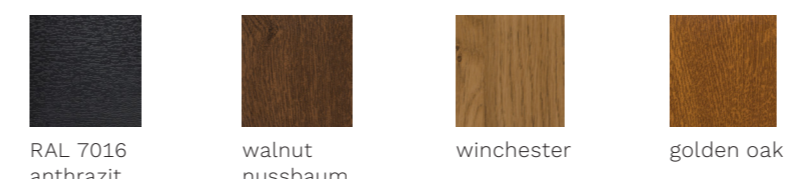

Holzstruktur

*Farbgebung kann vom Druckbild abweichen

VETREX eine gute Entscheidung

Wir stehen für Qualität – daher geben wir 3 Jahre Garantie auf unsere Elemente. So können Sie sicher sein, die richtige Entscheidung getroffen zu haben.

www.vetrex.de

Stand 2022-1

premium fenster und haustüren

Wir erschaffen Besonderes

HYBRID Premium Türen