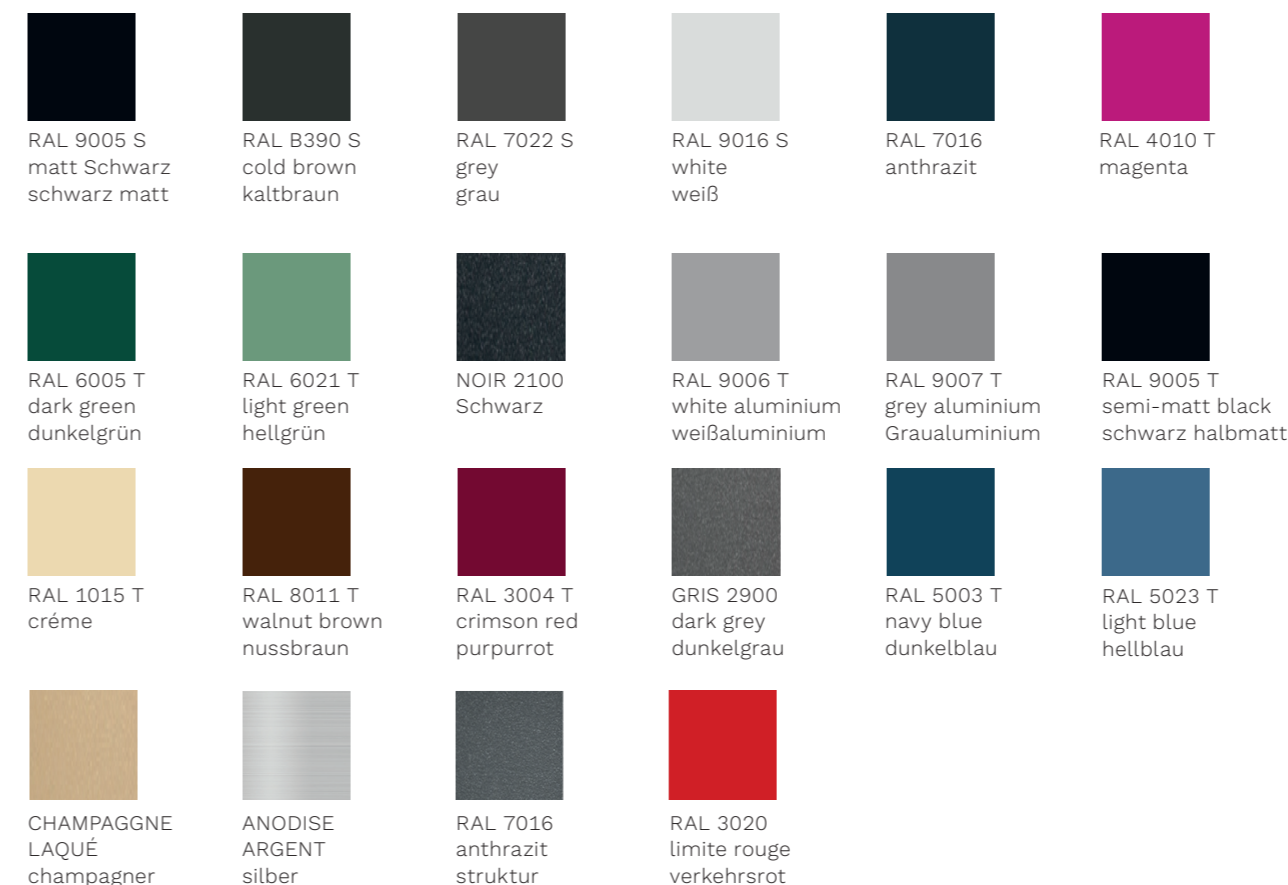

pulverbeschichtet

Holzstruktur

*Farbgebung kann vom Druckbild abweichen

VETREX eine gute Entscheidung

Wir stehen für Qualität – daher geben wir 3 Jahre Garantie auf unsere Elemente. So können Sie sicher sein, die richtige Entscheidung getroffen zu haben.

www.vetrex.de

Stand 2022-1

premium fenster und haustüren

Wir erschaffen Besonderes

HYBRID Premium Türen